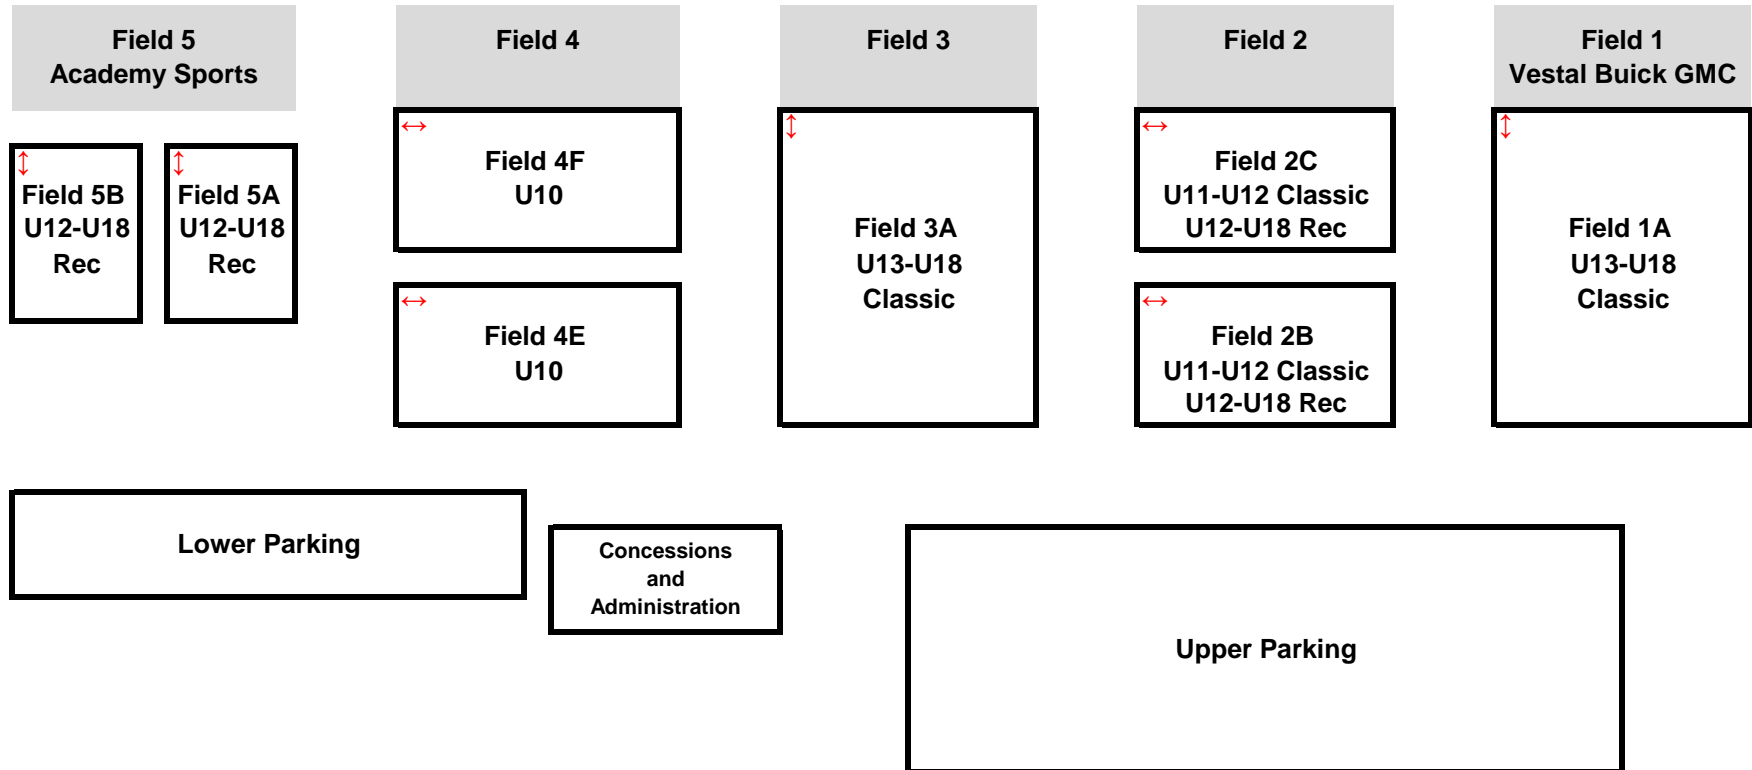

Kernersville Soccer Association

Ivey Redmon Sports Complex
808 Beeson Road
Kernersville, NC 27284

Primary Field Layout - Fall 2018

Home/Away

Home teams wear Grey jerseys, Away teams wear Red.

For field 1, 3, & 5, the side closest to the parking lot serves as home side; far side as visitor side

For field 4, the right side of the field (as viewed from the parking lot) serves as the home side; left side as visitor side

* Direction of Play denoted by arrows in upper-left of each field

Kernersville Soccer Association

Ivey Redmon Sports Complex
808 Beeson Road
Kernersville, NC 27284

Alternate Field Layout - Fall 2018

Home/Away

Home teams wear Grey jerseys, Away teams wear Red.

For fields 2 & 4, the side closest to the parking lot serves as home side; far side as visitor side

For field 5, the right side of the field (as viewed from the parking lot) serves as the home side; left side as visitor side

* Direction of Play denoted by arrows in upper-left of each field