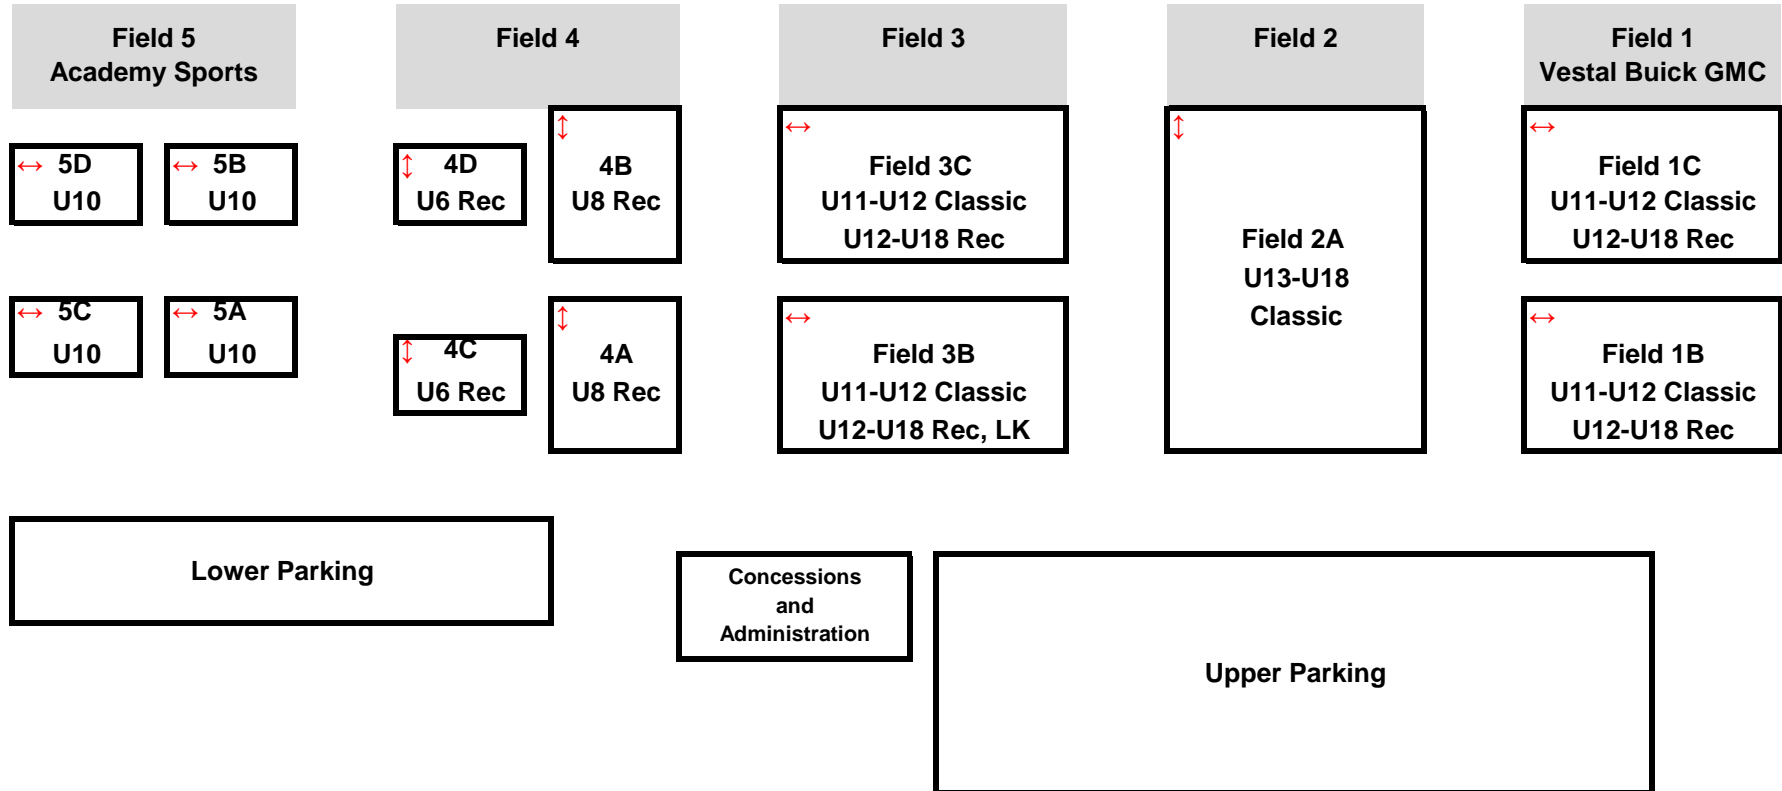

Kernersville Soccer Association

Ivey Redmon Sports Complex
808 Beeson Road
Kernersville, NC 27284

Primary Field Layout - Fall 2018

Home/Away

Home teams wear Grey jerseys, Away teams wear Red.

For field 1, 3, & 5, the side closest to the parking lot serves as home side; far side as visitor side

For field 4, the right side of the field (as viewed from the parking lot) serves as the home side; left side as visitor side

* Direction of Play denoted by arrows in upper-left of each field

Kernersville Soccer Association

Ivey Redmon Sports Complex
808 Beeson Road
Kernersville, NC 27284

Alternate Field Layout - Fall 2018

Home/Away

Home teams wear Grey jerseys, Away teams wear Red.

For fields 2 & 4, the side closest to the parking lot serves as home side; far side as visitor side

For field 5, the right side of the field (as viewed from the parking lot) serves as the home side; left side as visitor side

* Direction of Play denoted by arrows in upper-left of each field