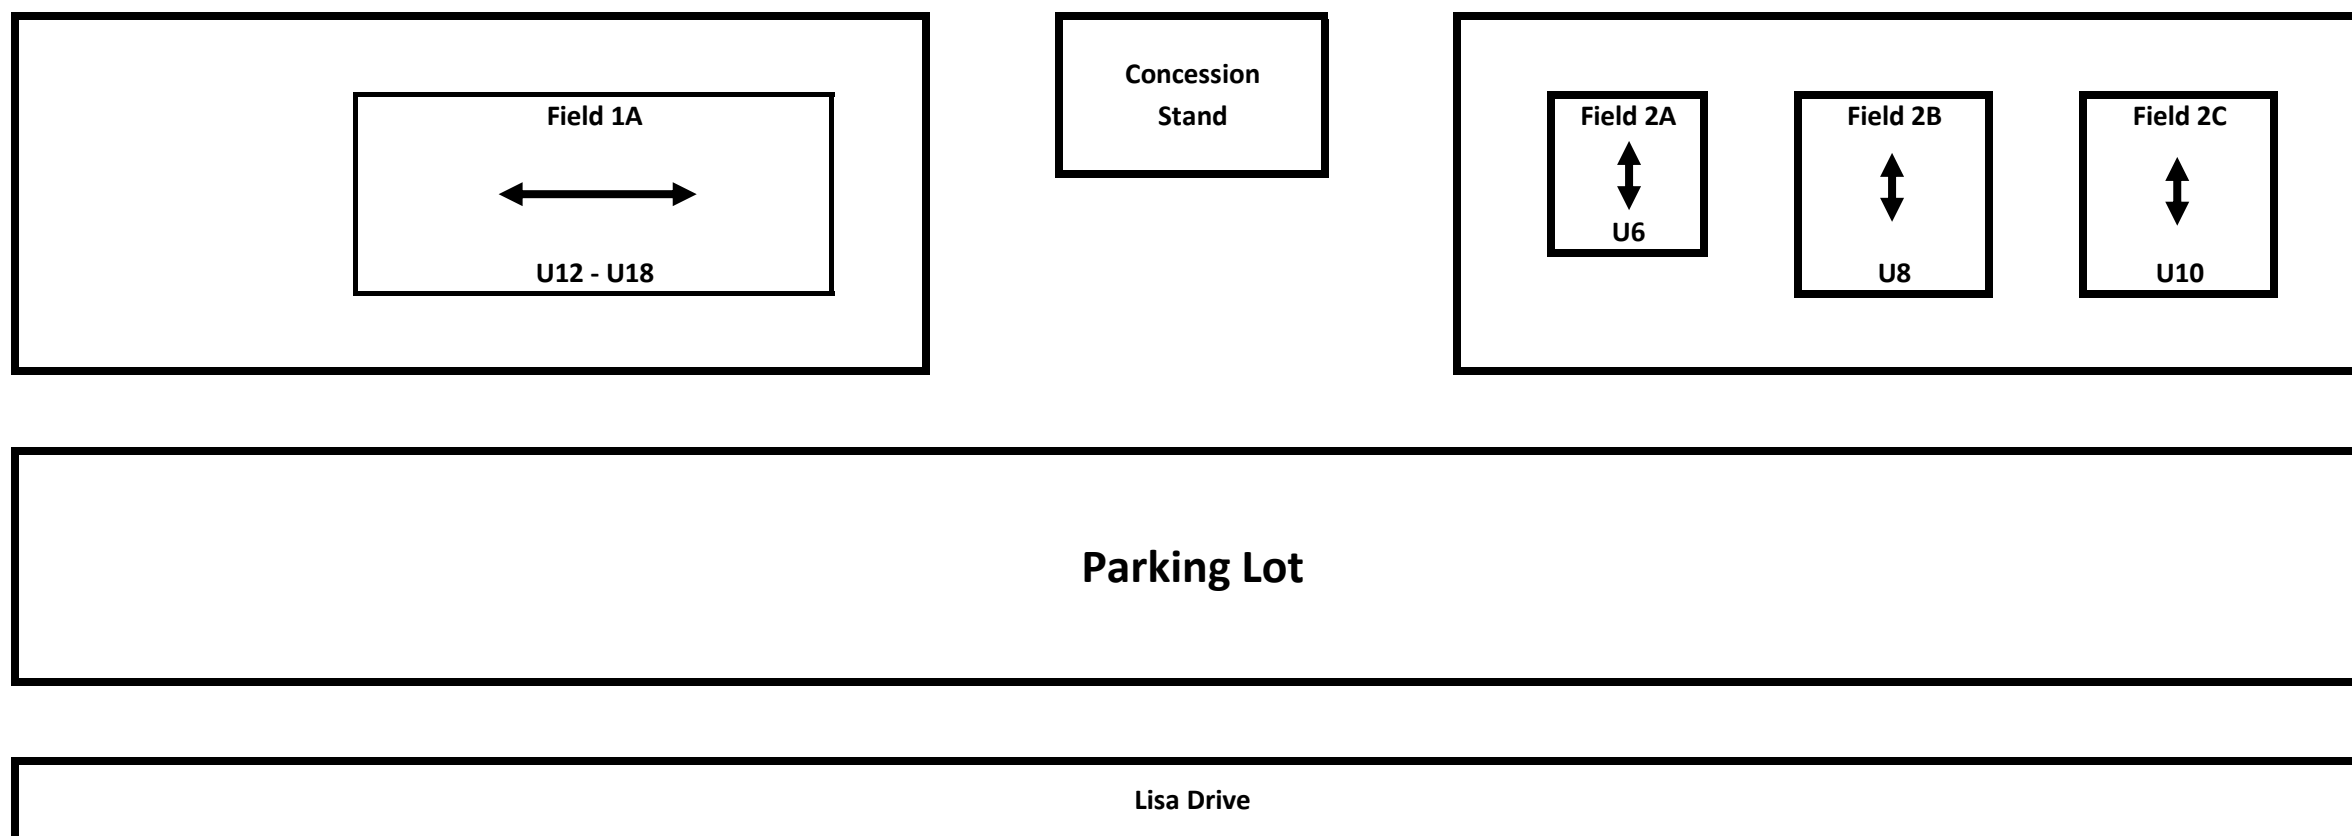

Kernersville Soccer Association
Sponsored by OrthoCarolina Winston

Oak Ridge Town Park
6231 Lisa Drive Oak Ridge, NC 27310

Fall 2017

Directions: From Kernersville, take Hwy 150 East to Oak Ridge. Turn left on Linville Road (stoplight at Oak Ridge Elementary). Take immediate right on Lisa Drive. Oak Ridge Town Park is on your left.

* Direction of Play denoted by arrows on each field.

For field 1A, the side closest to the parking lot serves as the home side; far side as visitor side

For fields 2A/2B/2C, the right side of each field serves as the home side; left side as visitor side